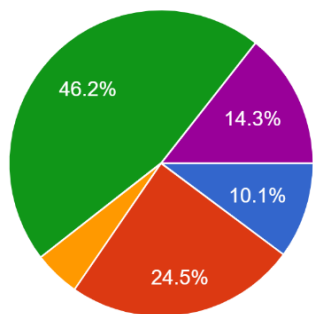

ご一緒に来店された方 Who accompanied you during your visit?

286 件の回答

- 一人 / Alone
- 友人 / Friend
- 仕事仲間 / Colleague
- 家族 / Family
- パートナー / Partner