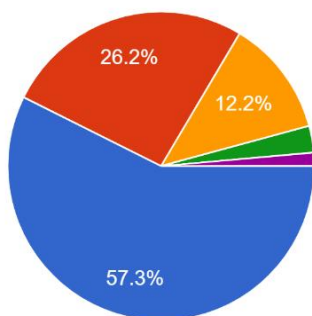

料理の味 Taste of the food:

286 件の回答

- とても満足 / Very satisfied
- やや満足 / Somewhat satisfied
- 普通 / Neutral
- やや不満 / Somewhat dissatisfied
- とても不満 / Very dissatisfied