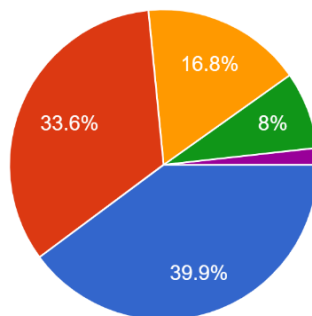

メニューのラインナップ Variety of the menu:

286 件の回答

- とても満足 / Very satisfied
- やや満足 / Somewhat satisfied
- 普通 / Neutral
- やや不満 / Somewhat dissatisfied
- とても不満 / Very dissatisfied