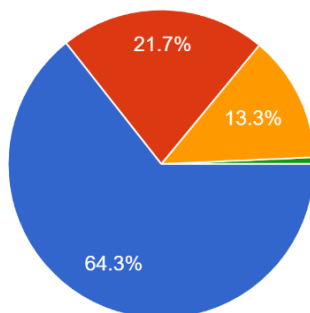

お店の清潔感 Cleanliness of the restaurant:

286 件の回答

- とても満足 / Very satisfied
- やや満足 / Somewhat satisfied
- 普通 / Neutral
- やや不満 / Somewhat dissatisfied
- とても不満 / Very dissatisfied